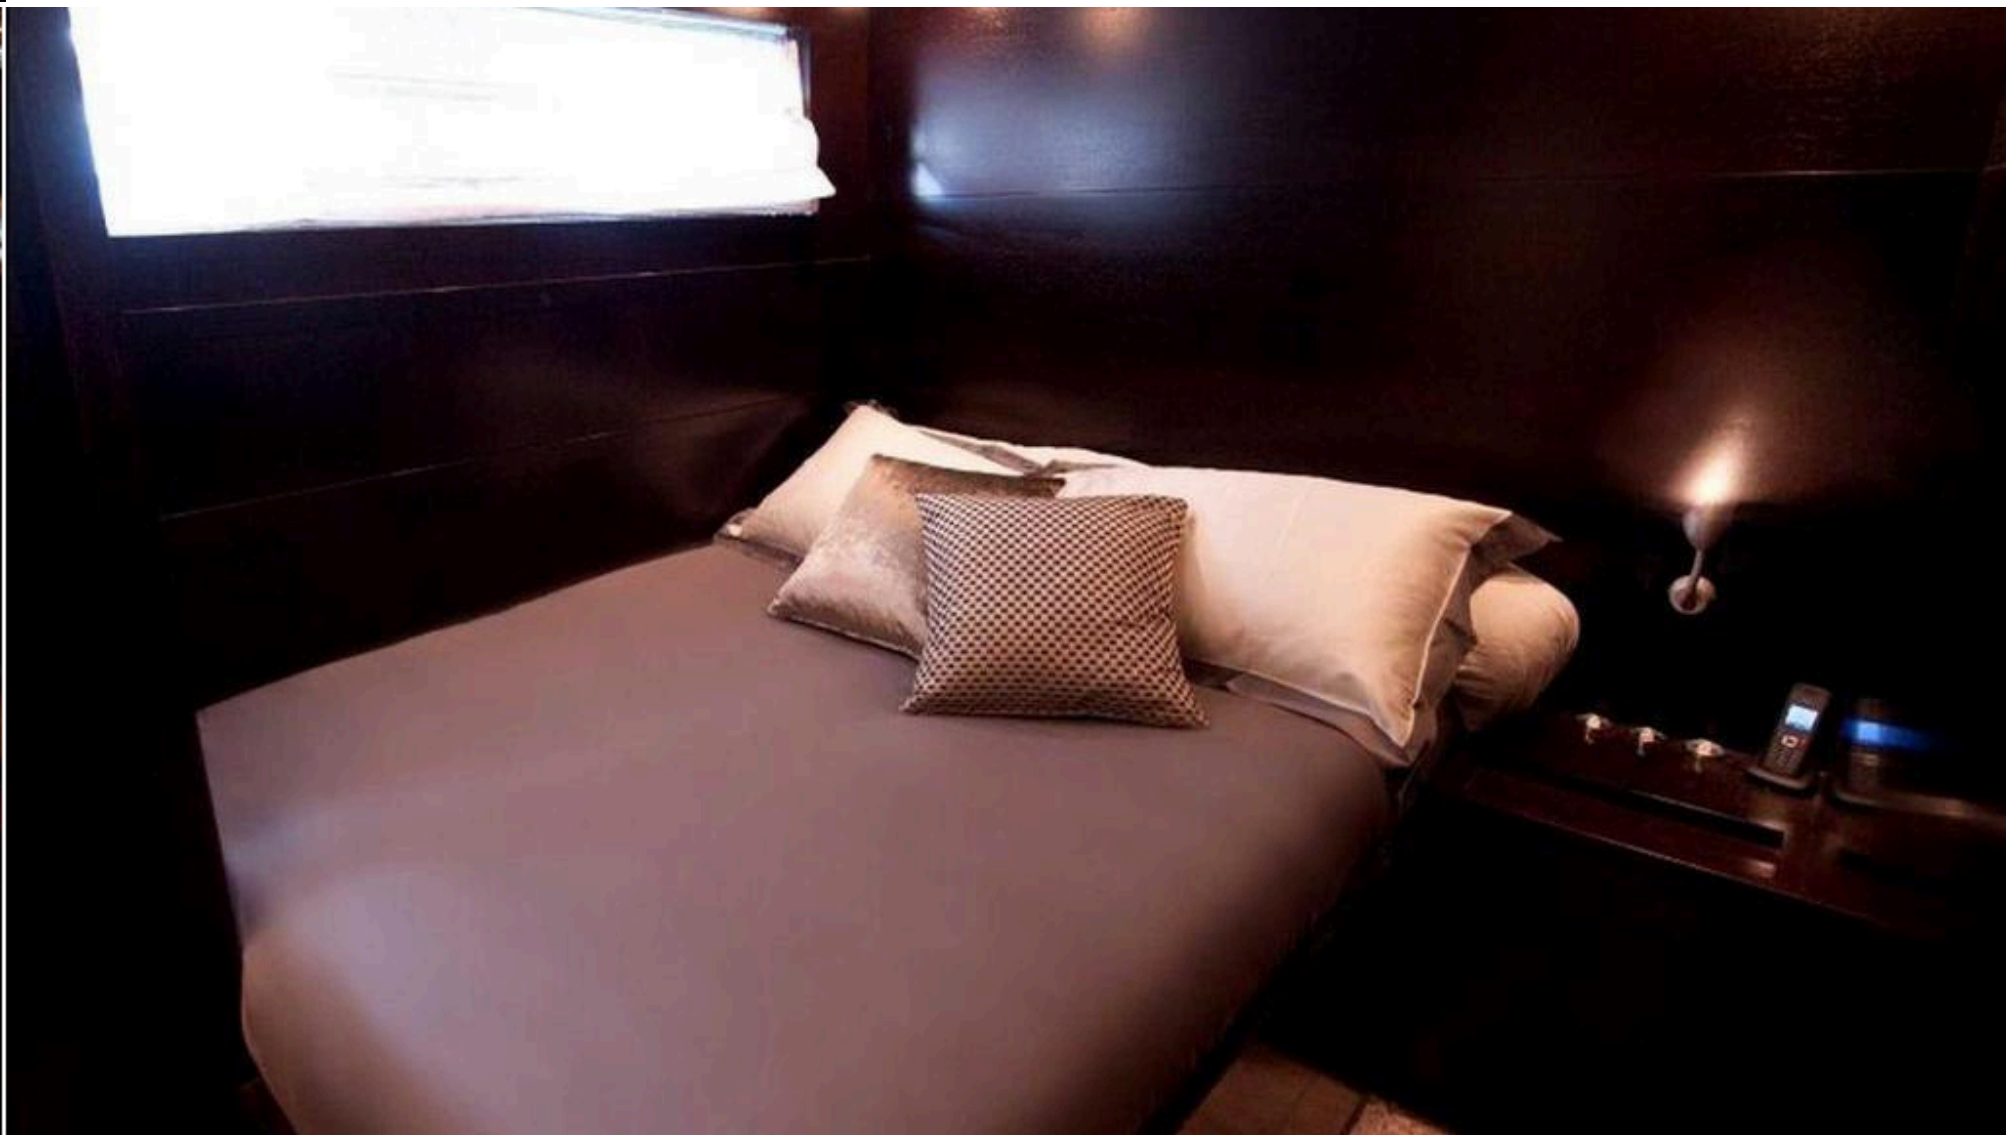

CRISTAL 1

LEOPARD 24

CRISTAL 1

LEOPARD 24

The Cristal 1 is a sleek, dynamic dayboat that effortlessly marries performance with refined comfort. Its elegant lines and inviting deck spaces set the stage for both tranquil cruising and vibrant charter moments, promising an unforgettable escape on the water.

UPPER DECK LIVING AREA

The Cristall's upperdeck living area provides a bright, open space to unwind or entertain. Plush seating, contemporary decoration and expansive views blend seamlessly for a social atmosphere that's both sophisticated and relaxed.

INSIDE / CABINS

Inside the Cristal 1, dark wood finishes and plush furnishings create an atmosphere of understated luxury. The master suite offers a cozy retreat with warm lighting and ample lounging space, perfect for unwinding in comfort after a day at sea.