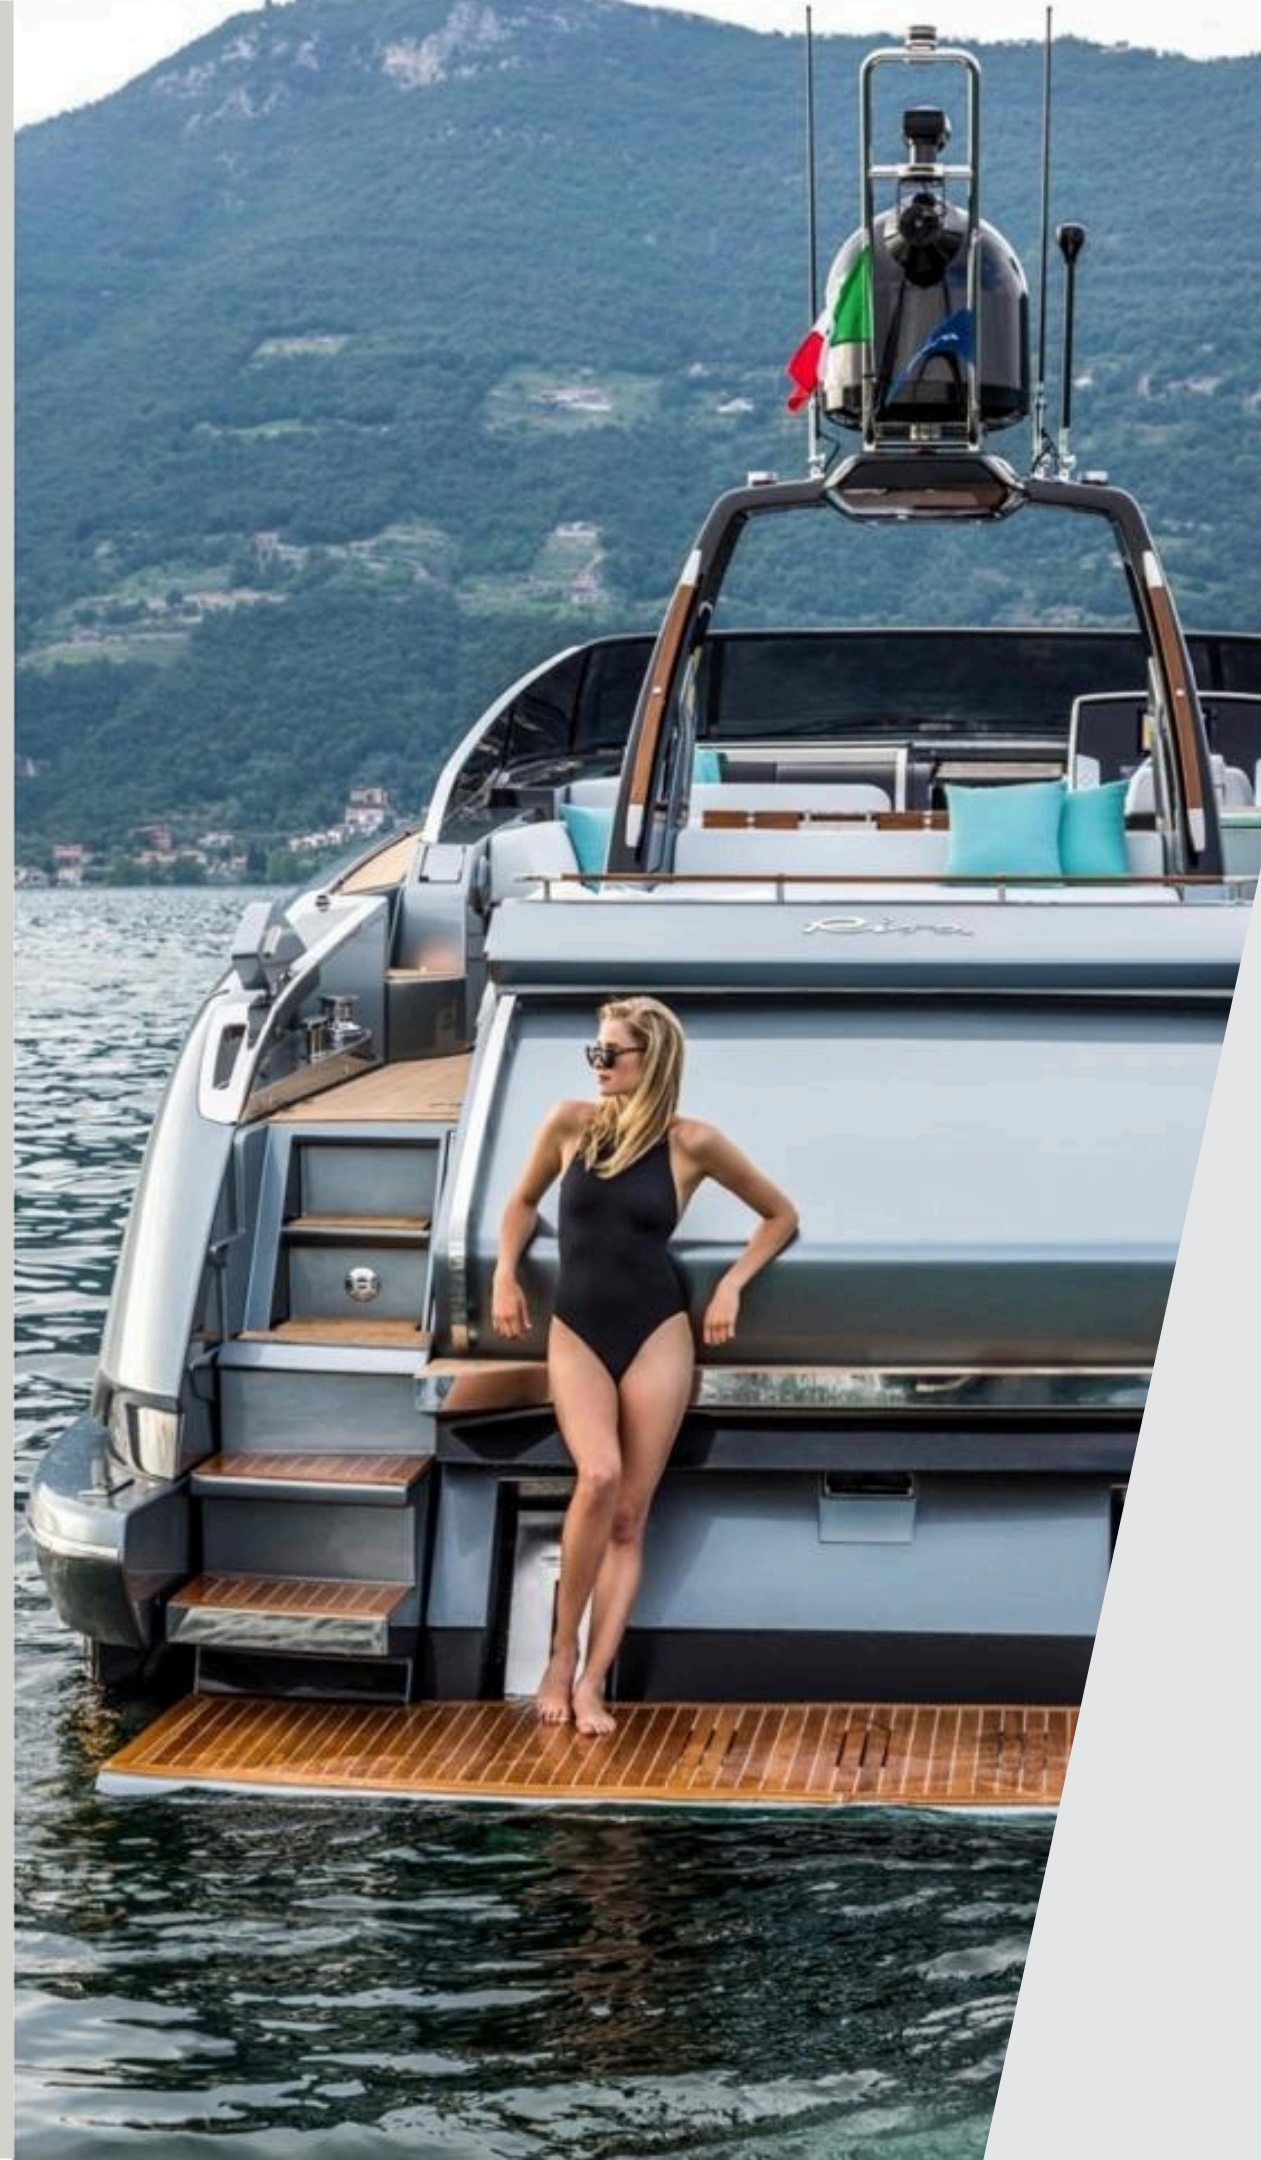

VERA  
RIVALE

56

*Riva*

STABILIZER

# RIVA RIVALE 56

Discover the Riviera in Style aboard Riva Rivale 56 "VERA"

Experience the ultimate blend of Italian elegance and exhilarating performance with the Riva Rivale 56 VERA. Perfectly suited for day trips or extended cruises, this stunning yacht promises unforgettable moments along the most beautiful coastlines. Whether you're planning a leisurely escape or a lively gathering at sea, VERA combines timeless design, state-of-the-art amenities, and flawless comfort to elevate your yachting experience.